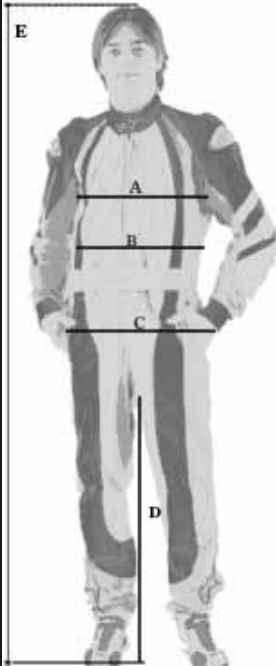

AUTO / KART SUIT
SIZING CHART

A= CHEST

B= WAIST
Measured around the natural waistline.

C= HIP
Measured 20cm down from the natural waistline.

D= INSEAM
Measured from the crotch to the bottom of the leg.

E= HEIGHT

F= WEIGHT

| SIZE 40 | |
|---------|----------------------------|
| A | 78-83cm 30" 3/4-32" 5/8 |
| B | 64-67cm 25" 1/4-26" 3/8 |
| C | 78-83cm 30" 3/4-32" 5/8 |
| D | 63-66cm 24" 3/4-26" |
| E | 148-154cm 4'10"-5'1" |
| F | 45-50 kg 99-110 lbs |

| SIZE 42 | |
|---------|----------------------------|
| A | 82-85cm 32" 1/4-33" 1/2 |
| B | 68-71cm 26" 3/4-28" |
| C | 82-85cm 32" 1/4-33" 1/2 |
| D | 64-67cm 25" 1/4-26" 3/8 |
| E | 152-157cm 5'-5"2" |
| F | 50-60 kg 110-132 lbs |

| SIZE 44 | |
|---------|----------------------------|
| A | 86-89cm 33" 7/8-35" |
| B | 72-75cm 28" 3/8-29" 1/2 |
| C | 86-89cm 33" 7/8-35" |
| D | 65-68cm 25" 5/8-26" 3/4 |
| E | 155-163cm 5' 1"-5' 4" |
| F | 55-65 kg 121-143 lbs |