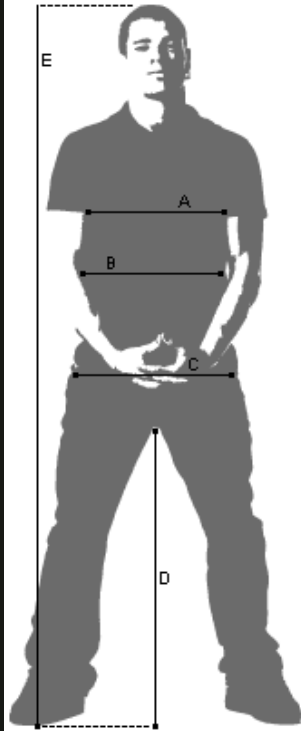

A=CHEST

B=WAIST

Measured around the natural waistline.

C=HIP

Measured 20cm down from the natural waistline.

D=INSEAM

Measured from the crotch to the bottom of the leg.

E=HEIGHT

SIZE XS	
A	89-93cm 35"-36" 5/8
B	73-77cm 28" 3/4-30" 1/4
C	89-93cm 35"-36" 5/8
D	76.2cm 30"
E	171-174cm 5'7"-5'9"

SIZE S	
A	95-99cm 37" 3/8-39"
B	79-83cm 31" 1/8-32" 5/8
C	95-99cm 37" 3/8-39"
D	81.3cm 32"
E	174-177cm 5'9"-5'10"

SIZE M	
A	101-105cm 39" 3/4-41" 3/8
B	85-89cm 33" 1/2-39"
C	101-105cm 39" 3/4-41" 3/8
D	86.4cm 34"
E	177-180cm 5'10"-5'11"

SIZE L	
A	107-111cm 42" 1/8-43" 3/4
B	91-95cm 35" 7/8-37" 3/8
C	107-111cm 42" 1/8-43" 3/4
D	86.4cm 34"
E	180-183cm 5'11"-6'

SIZE XL	
A	113-117cm 44" 1/2-46"
B	97-101cm 38" 1/8-39" 3/4
C	113-117cm 44" 1/2-46"
D	91.4cm 36"
E	183-186cm 6'-6'1"

SIZE XXL	
A	119-123cm 46" 7/8-48" 3/4
B	103-107cm 40" 1/2-42" 1/8
C	119-123cm 46" 7/8-48" 3/8
D	91.4cm 36"
E	186-189cm 6'1"-6'3"

SIZE XXXL	
A	125-129cm 49" 1/4-50" 3/4
B	109-113cm 42" 7/8-44" 1/2
C	125-129cm 49" 1/4-50" 3/4
D	96.5cm 38"
E	189-192cm 6'3"-6'4"

SIZE XXXXL	
A	131-135cm 51" 5/8-53" 1/8
B	115-119cm 45" 1/4-46" 7/8
C	131-135cm 51" 5/8-53" 1/8
D	96.5cm 38"
E	192-195cm 6'4"-6'5"